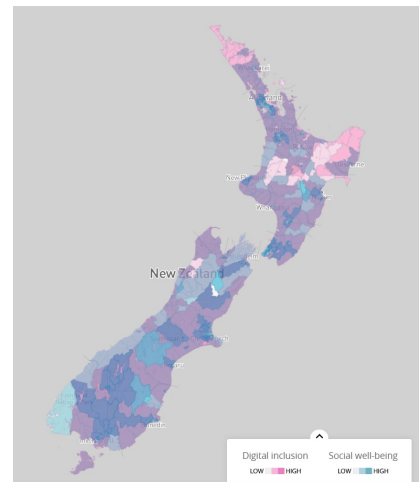

Wellington Digital Divide

Last Modified on 04/11/2018 6:38 am EDT

Why did we select this case

New Zealand's **InternetNZ** and **20/20 Trust** have developed two complementing databases, **one** for mapping the digital divide throughout the country and **another** for mapping digital inclusion resources.

About the case

Digital Divide provides a geographical representation of where the most digitally disadvantaged are mapped based on the following factors:

- **Digital inclusion** based on:
 - Infrastructure (% households able to receive broadband)
 - Access (% households with access to internet)
 - Skills (frequency of engagement in ICT activities and necessary ICT skills)
- **Social well-being** based on the New Zealand Index of Socioeconomic Deprivation that takes into account:
 - People under 65 with no Internet access at home
 - People 18-64 receiving a means tested benefit
 - People living in equivalised households with income below an income threshold
 - People aged between 18-64 who are unemployed
 - People aged 18-64 without any qualifications
 - People not living in their own home
 - People under 65 living in a single parent family
 - People living in equivalised households below a bedroom occupancy threshold
 - People with no access to a car

Digital Inclusion is the complementary resource that offers visibility to digital

inclusion projects and resources in New Zealand, with the following goals:

- make it easy for people to find digital inclusion projects and resources near them
- encourage greater take up of, and support for, digital inclusion initiatives
- encourage cooperation and knowledge sharing between projects